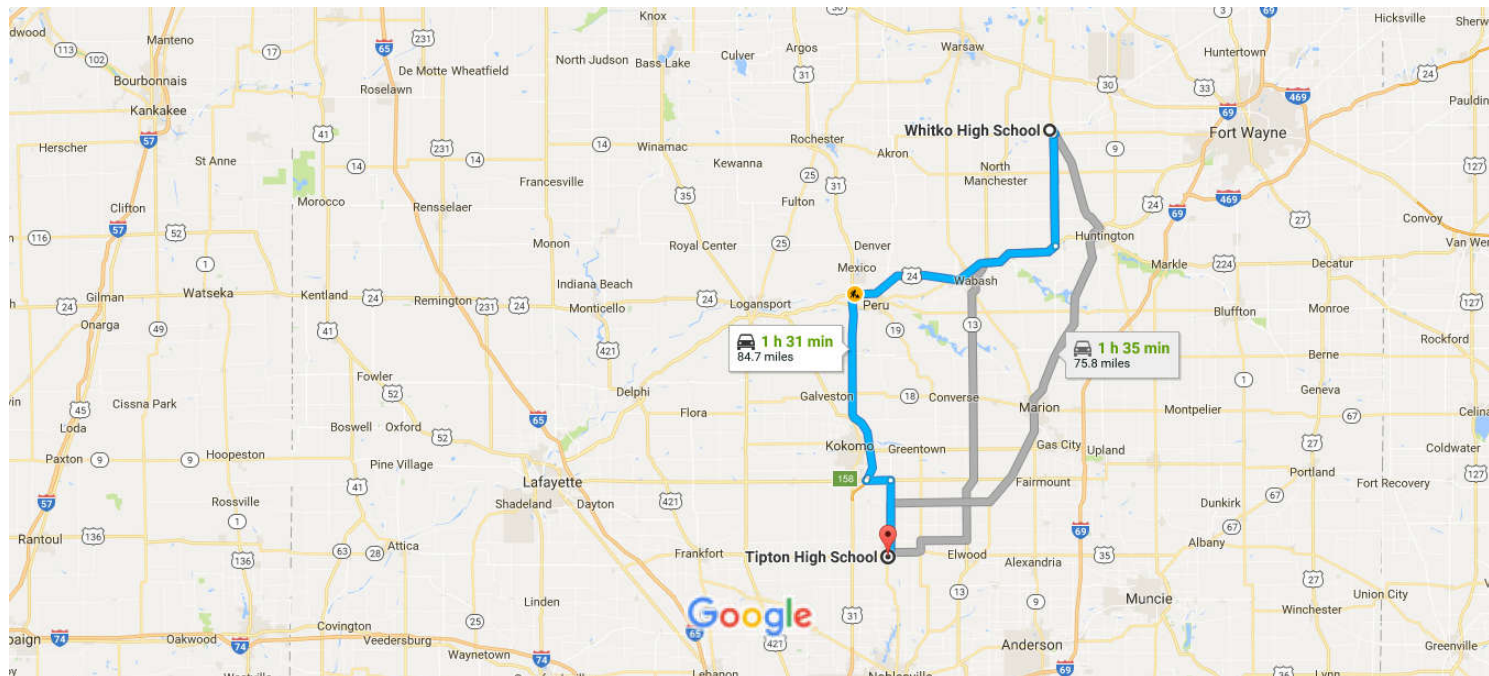

Whitko High School to Tipton High School

Drive 84.7 miles, 1 h 31 min

Map data ©2017 Google United States 10 mi

Whitko High School

1 Big Blue Ave, South Whitley, IN 46787

Follow IN-105 S to US-24 W in Dallas

- 21 min (15.9 mi)
- ↑ 1. Head north
- 0.2 mi
- ↑ 2. Continue onto W Mulberry St
- 0.1 mi
- ↷ 3. Turn right toward W Wayne St
- 367 ft
- ↶ 4. Turn left at the 1st cross street onto W Wayne St
- 0.1 mi
- ↷ 5. Turn right onto IN-14 E/IN-5 S/S State St
[Continue to follow IN-14 E/IN-5 S](#)
- 0.6 mi
- ↷ 6. Turn right onto IN-105 S
- 0.2 mi
- ↶ 7. Turn left to stay on IN-105 S
- 14.5 mi

Follow US-24 W and US-31 to State Rte 19 S in Taylor Township

- 58 min (58.2 mi)
- ↷ 8. Turn right onto US-24 W
- 29.1 mi

9. Use the right lane to merge onto US-31 S via the ramp to Indianapolis 25.5 mi

10. Take exit 158 toward IN-26 E 0.4 mi

11. Turn left onto IN-26 E 3.3 mi

Continue on State Rte 19 S. Drive to S Main St in Tipton

12. Turn right onto State Rte 19 S 13 min (10.6 mi)

13. Continue straight onto Bypass/County Rd 100 W 9.5 mi