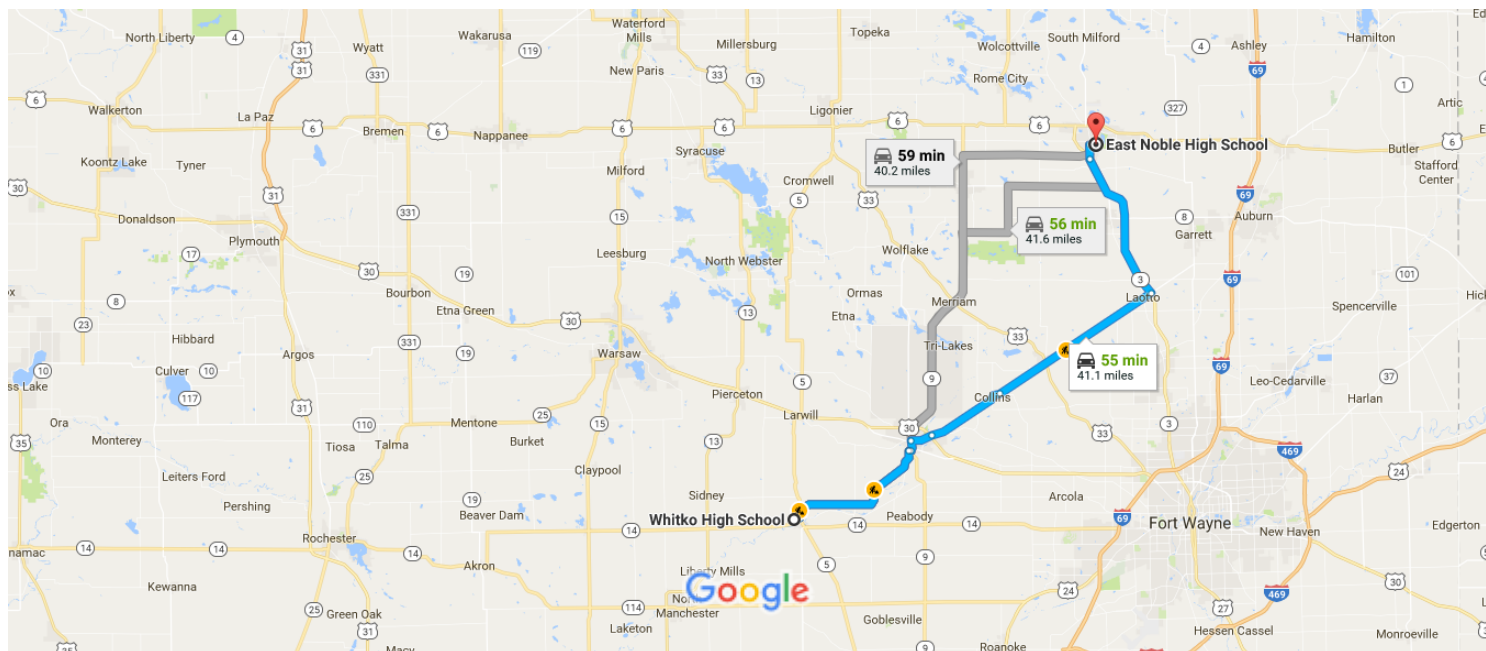

Whitko High School to East Noble High School

Drive 41.1 miles, 55 min

Map data ©2017 Google United States 5 mi

Whitko High School

1 Big Blue Ave, South Whitley, IN 46787

Take W Mulberry St to S State St in South Whitley

- ↑ 1. Head north 2 min (0.4 mi)

- ↑ 2. Continue onto W Mulberry St 0.2 mi

- 0.3 mi

Follow IN-205 N and IN-3 N to Henry St in Kendallville

- ↶ 3. Turn left onto S State St 52 min (40.4 mi)

- ↷ 4. Turn right onto IN-205 N/Carrol Rd 0.6 mi
- [Continue to follow IN-205 N](#)

- ↷ 5. Turn right onto Radio Rd 9.3 mi

- ↶ 6. Turn left onto S Main St/River St 0.1 mi
- [Continue to follow S Main St](#)

- ↷ 7. Turn right onto E Van Buren St 0.7 mi

- 1.4 mi

- ↑ 8. Continue onto IN-205 N/Old Trail Rd
i Continue to follow IN-205 N

5.3 mi
- ↙ 9. Slight left to stay on IN-205 N

11.9 mi
- ↶ 10. Turn left onto IN-3 N

10.1 mi
- ↷ 11. Turn right onto S Main St

0.9 mi
- ↷ 12. Turn right onto Henry St

1 min (0.3 mi)

East Noble High School

901 Garden St, Kendallville, IN 46755