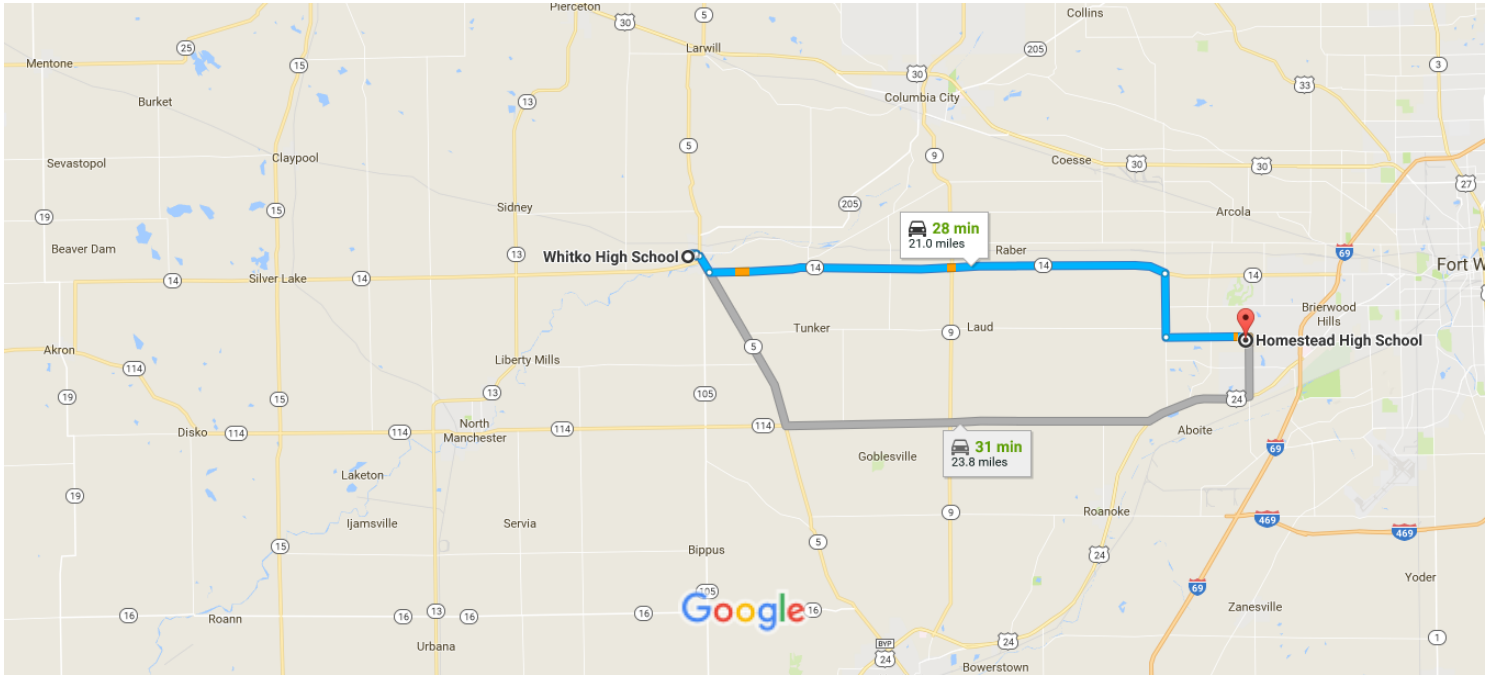

Whitko High School to Homestead High School

Drive 21.0 miles, 28 min

Map data ©2017 Google United States 2 mi

Whitko High School

1 Big Blue Ave, South Whitley, IN 46787

Take W Mulberry St to W Wayne St in South Whitley

- ↑ 1. Head north 2 min (0.4 mi)

- ↑ 2. Continue onto W Mulberry St 0.2 mi

- ↪ 3. Turn right toward W Wayne St 0.1 mi

- 367 ft

Follow IN-14 E to 800 E/S 800 E-92/W County Line Rd S

- ↶ 4. Turn left at the 1st cross street onto W Wayne St 18 min (15.6 mi)

- ↪ 5. Turn right onto IN-14 E/IN-5 S/S State St 0.1 mi
- [i Continue to follow IN-14 E/IN-5 S](#)

- ↶ 6. Turn left onto IN-14 E 0.6 mi

- 14.9 mi

Follow 800 E/S 800 E-92/W County Line Rd S and Aboite Center Rd to Homestead Rd

- 8 min (4.9 mi)

-  7. Turn right onto 800 E/S 800 E-92/W County Line Rd S 2.1 mi

-  8. Turn left onto Aboite Center Rd 2.7 mi

-  9. Turn right onto Homestead Rd 0.1 mi

Homestead High School

4310 Homestead Rd, Fort Wayne, IN 46814